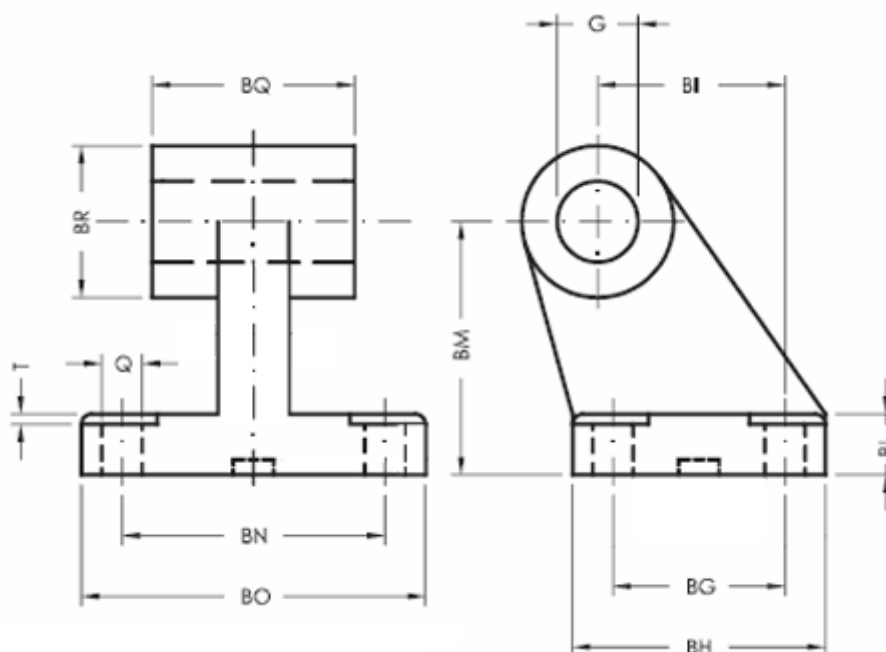

Article number: 587005740

Description: Square joint cetop hinge, type RP107-0057/40
for 40 mm cylinder

Measures

BG = 22	BT	= 22
BH = 35	Cylinder size	= 40
BI = 24	G	= 12
BL = 10	M	= 11
BM = 36	Q	= 6.6
BN = 41		
BO = 54		
BQ = 28		